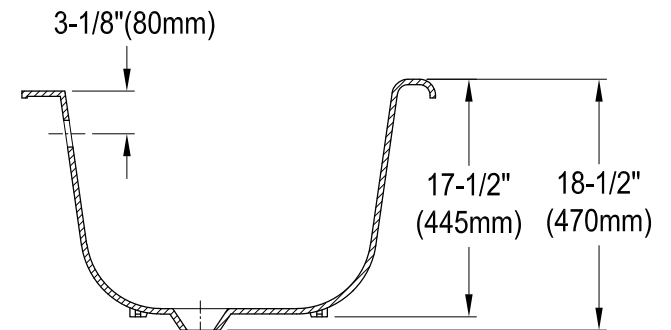

# VCT7D603017NB0,1,5,8

60" Cast Iron Clawfoot Tub With 7" Faucet Drillings

M10 x 20 (4 pcs)

Section A-A