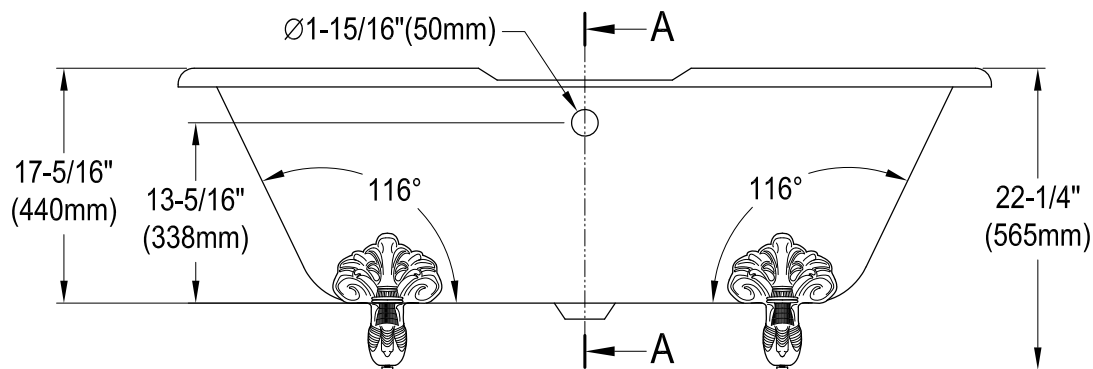

# VCT7D603017NB0,1,5,8

60" Cast Iron Clawfoot Tub With 7" Faucet Drillings

M10 x 20 (4 pcs)

Section A-A