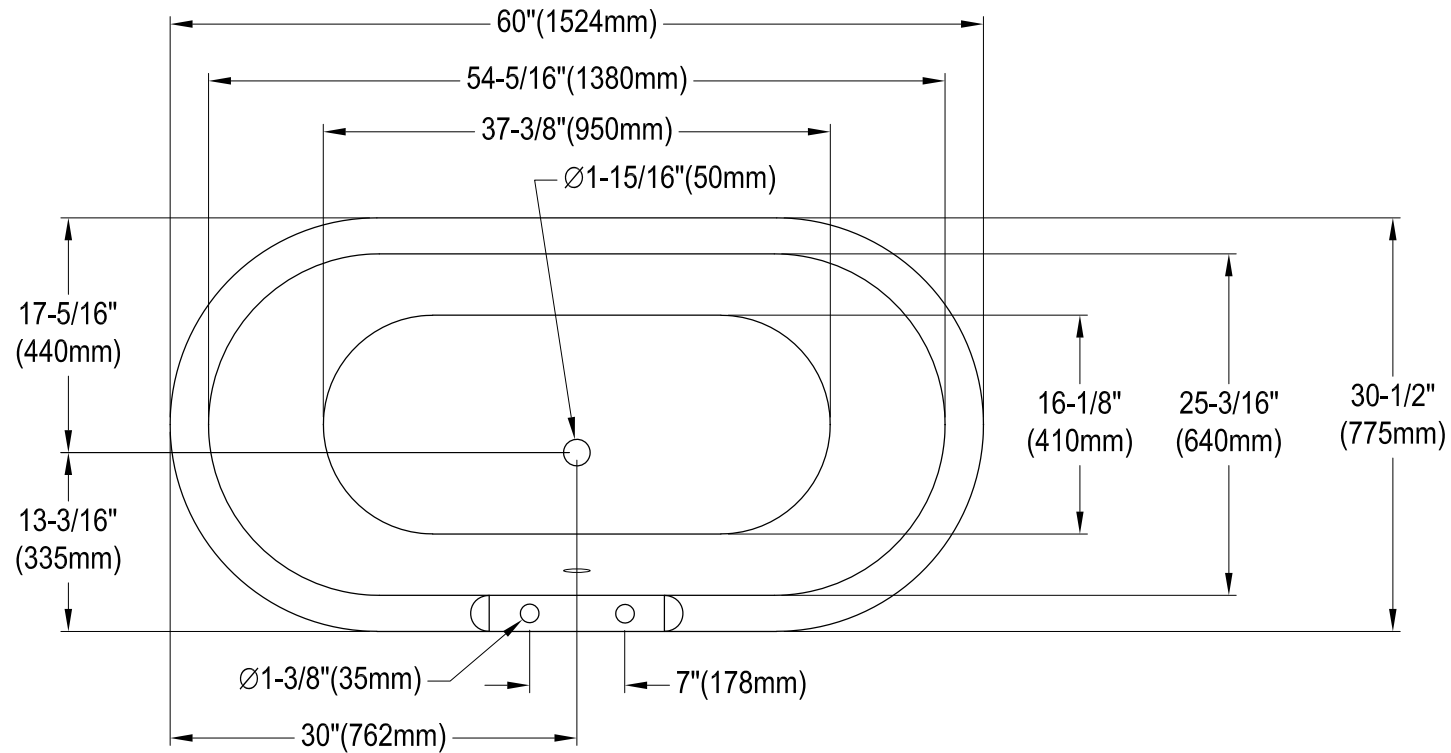

# VCT7D603017NB0,1,5,8

60" Cast Iron Clawfoot Tub With 7" Faucet Drillings

M10 x 20 (4 pcs)

Section A-A